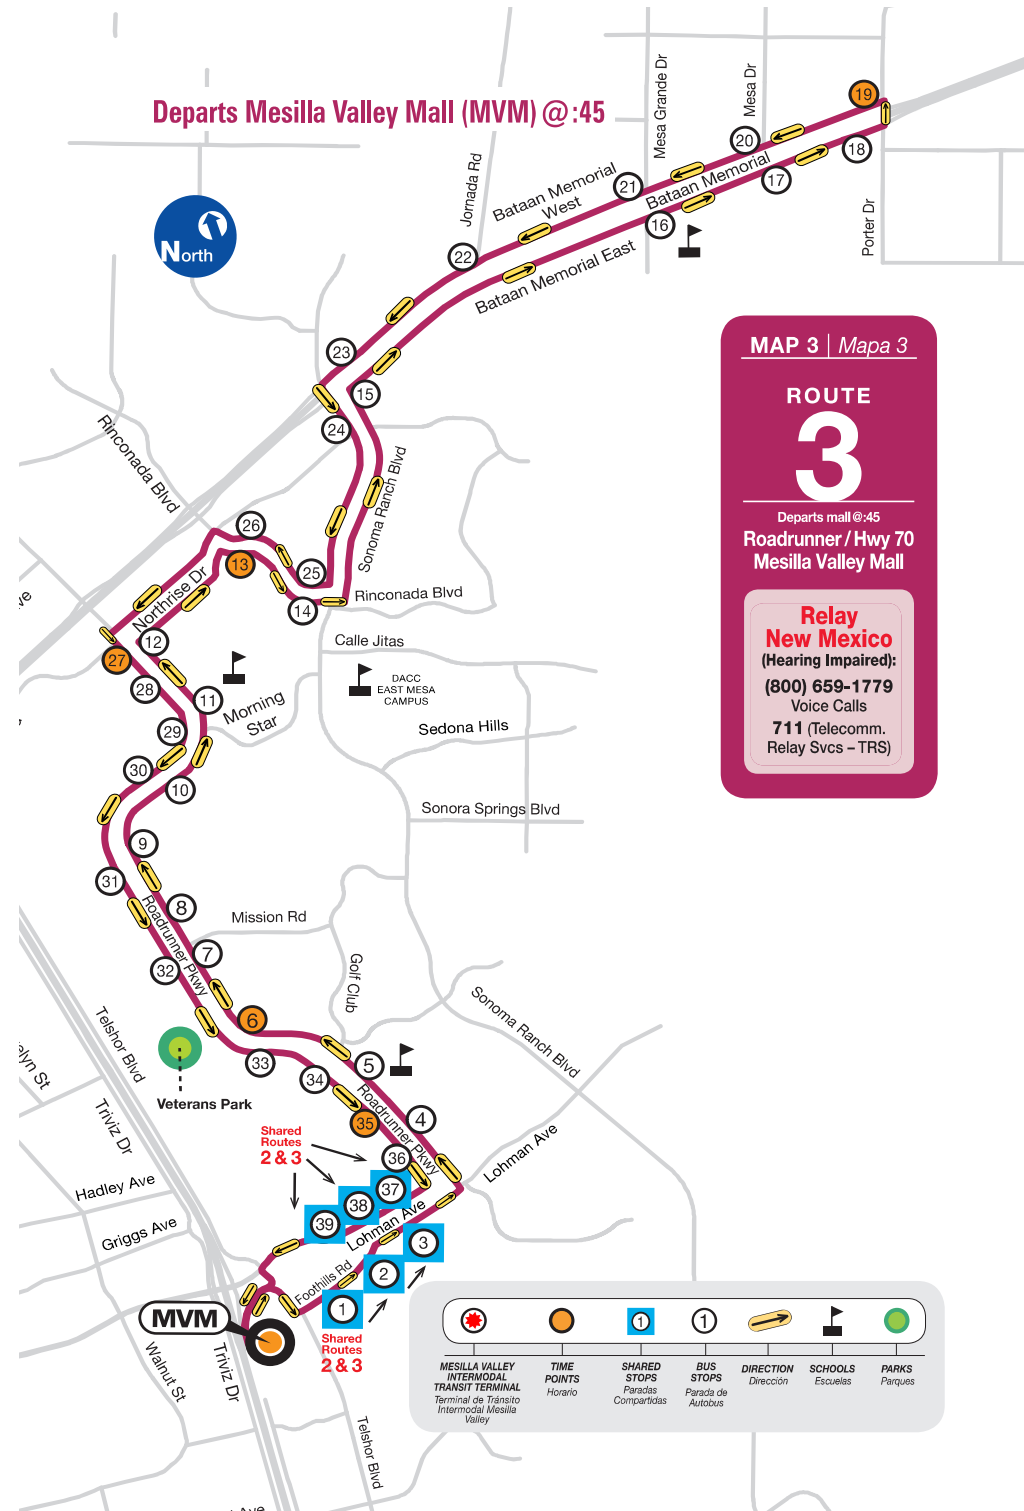

3 ROUTE 3 | Ruta 3

TIME SCHEDULE | Horario

ROADRUNNER > HWY 70 > MESILLA VALLEY MALL

Time Point	Stop No.	Stop Location
:45	●	Mesilla Valley Mall (MVM)
	1 ●	Foothills @ Hotel Encanto
	2 ●	Foothills & Horizon View
	3 ●	Lohman across from Jimmy John's
	4 ●	Roadrunner & Camino Coyote
:50	5 ●	Roadrunner @ Desert Hills Elementary
	6 ●	Roadrunner & Stagecoach
	7 ●	Roadrunner across from Veterans Park
	8 ●	Roadrunner & Calais
	9 ●	Roadrunner across from Copperstone Apts.
:00	10 ●	Roadrunner & Rolling Hills
	11 ●	Roadrunner @ Camino Real Middle School
	12 ●	Roadrunner & Northrise
	13 ●	Rinconada @ Walmart
	14 ●	Rinconada & Sonoma Ranch
:10	15 ●	Sonoma Ranch & Bataan East
	16 ●	Bataan East & Mesa Grande
	17 ●	Bataan East @ Big Daddy's Flea Market
	18 ●	Bataan East & Porter
	19 ●	Bataan West & Porter

Time Point	Stop No.	Stop Location
:20	20 ●	Bataan West & Mesa Road
	21 ●	Bataan West & Mesa Grande
	22 ●	Bataan West & Jornada
	23 ●	Bataan West & Sonoma Ranch @ North American Moving & Storage
	24 ●	Sonoma Ranch @ Fitness One
:30	25 ●	Rinconada & Sonoma Ranch
	26 ●	Rinconada across from Walmart
	27 ●	Roadrunner & Northrise
	28 ●	Roadrunner across from Cuestas Apts.
	29 ●	Roadrunner & Morning Star
:45	30 ●	Roadrunner & Coventry
	31 ●	Roadrunner @ Copperstone Apts.
	32 ●	Roadrunner @ Veterans Park
	33 ●	Roadrunner & Stagecoach
	34 ●	Roadrunner & Golf Club
:45	35 ●	Roadrunner @ Golden Mesa
	36 ●	Roadrunner & Foothills / Caliches
	37 ●	Lohman & Roadrunner
	38 ●	Lohman @ Dunkin Donuts
	39 ●	Lohman across from Ross/Marshalls

SERVICE HOURS/Horas de Servicio: 6:30 am – 7:00 pm
SATURDAY/Sabado: 9:30 am – 6:00 pm
SUNDAY/Domingo: NO SERVICE/No Hay Servicio

MAP 3 | Mapa 3

ROUTE 3

Departs mall @ :45
Roadrunner / Hwy 70
Mesilla Valley Mall