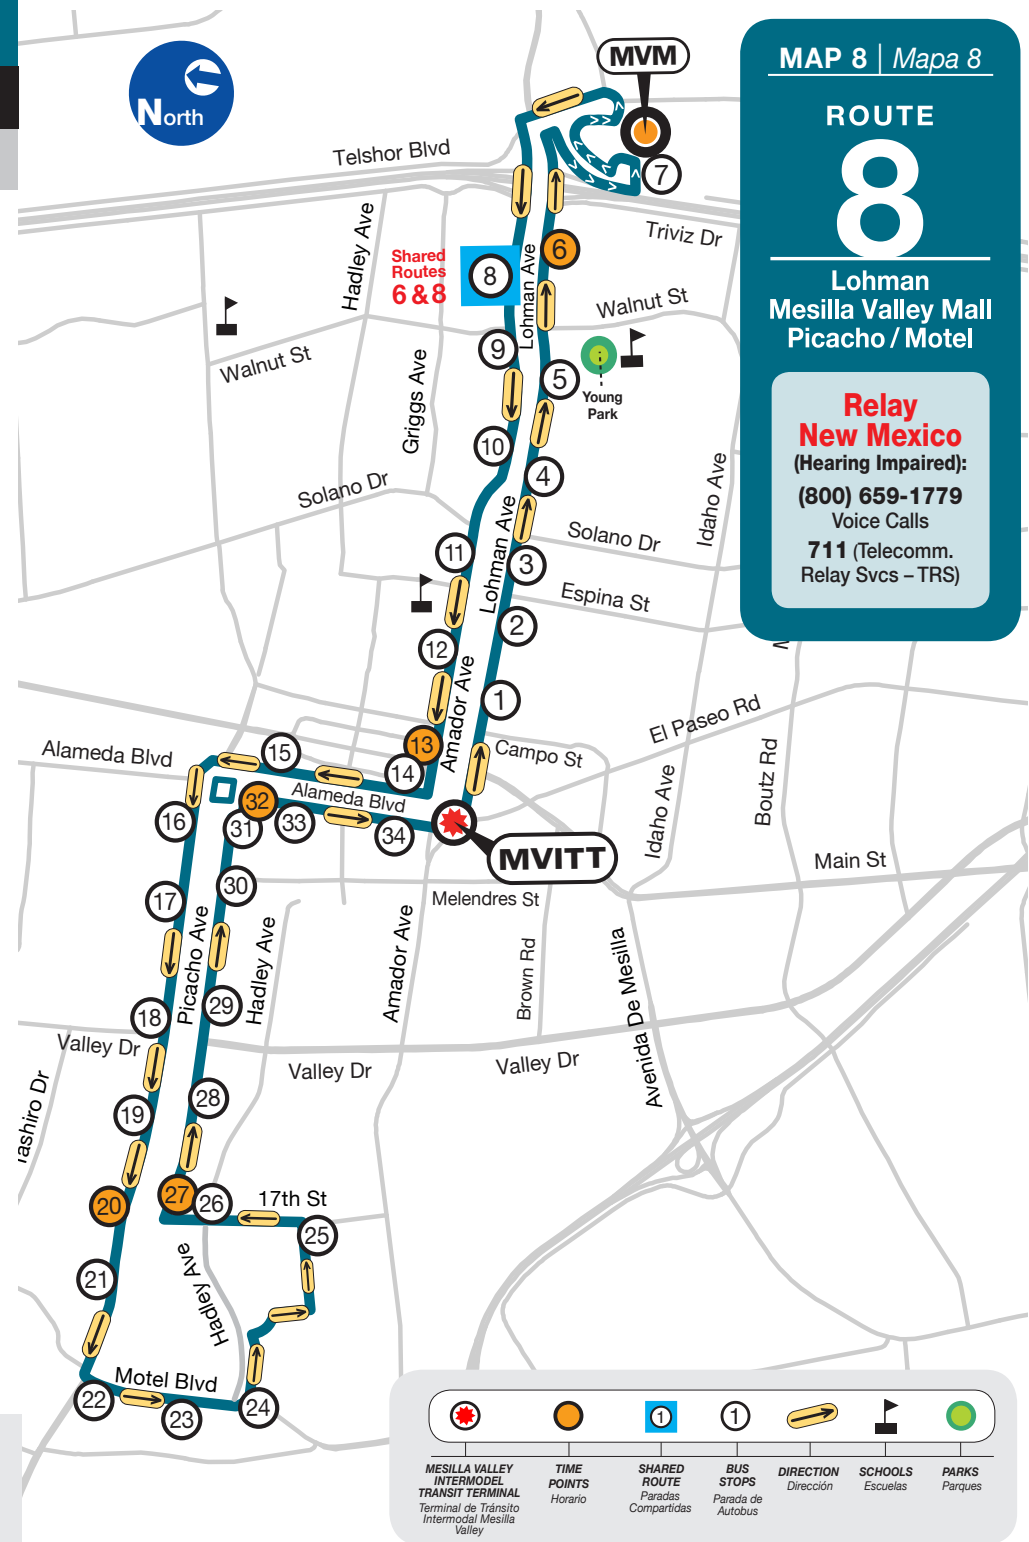

Time Point	Stop No.	Stop Location
:00	20	Picacho & 17th St.
	21	Picacho @ Peddler's Pavilion
	22	Motel & Picacho Plaza
	23	Motel @ Government Complex
	24	Hadley & Motel
	25	Copper Loop @ Tresco
	26	17th St. & Hadley
:10	27	Picacho & 17th St.
	28	Picacho @ Diersen Charities
	29	Picacho & 5th St
	30	Picacho @ Lions Park
	31	Picacho & Armijo
:20	32	Alameda & Brownlee
	33	Alameda @ Hospitality House
	34	Alameda @ Workforce Solutions
:30	1	MVITT

ROUTE DESTINATIONS: Marian Shop, Head Start, Daddy-O's Car Wash, Bright Star Dental, McDonald's, Corner Bakery Cafe, Sherwin Williams, Ten Pin Alley, Workforce Solutions, St. Andrew's Church, ABC Paint, Peddler's Pavilion, Government Complex, Tresco, Diersen Charities, Lions Park, Hospitality House

Routing subject to change due to construction and special events. Las rutas son sujetas a cambios debido a eventos especiales o proyectos de construcción.

MAP NOT TO SCALE. Effective July 2016. El Mapa No Esta Hecho A Escala. A partir de June del 2016.

SERVICE HOURS/Horas de Servicio: 6:30 am – 7:00 pm
SATURDAY/Sabado: 9:30 am – 6:00 pm
SUNDAY/Domingo: NO SERVICE/No Hay Servicio

Lohman
Mesilla Valley Mall
Picacho / Motel

Relay New Mexico
(Hearing Impaired):
(800) 659-1779
Voice Calls
711 (Telecomm. Relay Svcs - TRS)

MESILLA VALLEY INTERMODEL TRANSIT TERMINAL Terminal de Tránsito Intermodal Mesilla Valley	TIME POINTS Horario	SHARED ROUTE Paradas Compartidas	BUS STOPS Parada de Autobus	DIRECCIÓN Dirección	SCHOOLS Escuelas	PARKS Parques