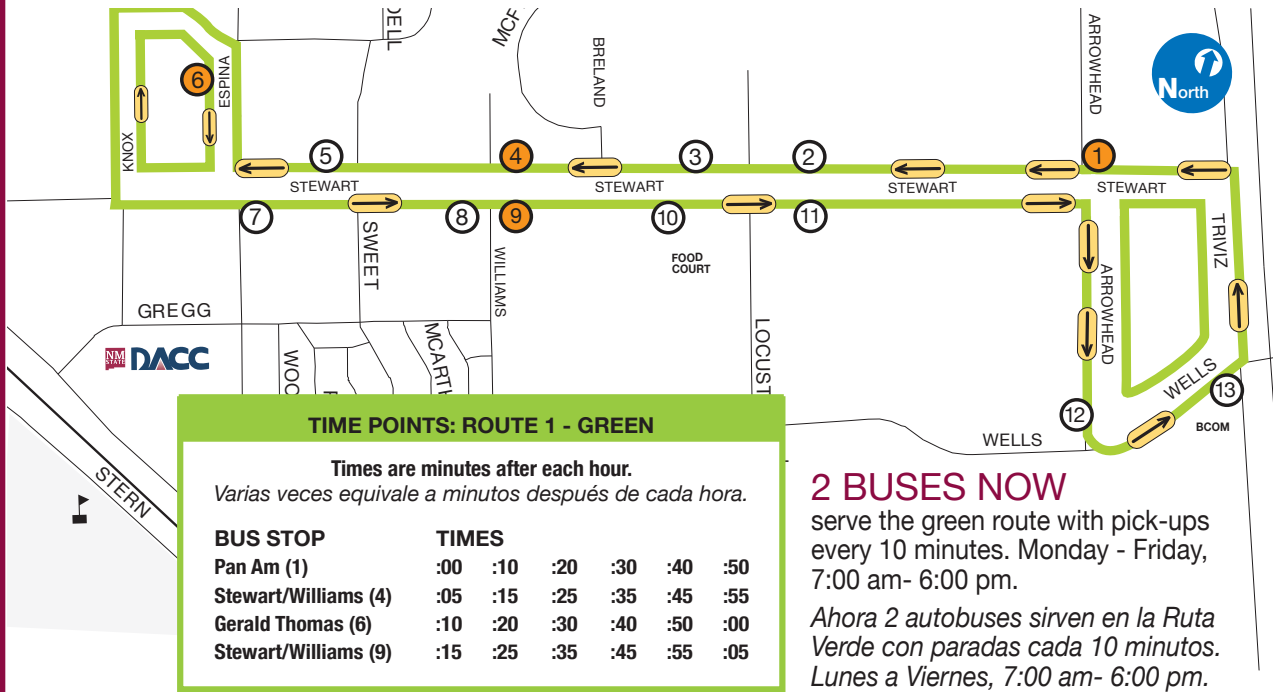

# AGGIE TRANSIT ROUTE 1 & 2

### TIME POINTS: ROUTE 1 - GREEN

Times are minutes after each hour.  
*Varias veces equivale a minutos después de cada hora.*

BUS STOP	TIMES
Pan Am (1)	:00 :10 :20 :30 :40 :50
Stewart/Williams (4)	:05 :15 :25 :35 :45 :55
Gerald Thomas (6)	:10 :20 :30 :40 :50 :00
Stewart/Williams (9)	:15 :25 :35 :45 :55 :05

### 2 BUSES NOW

serve the green route with pick-ups every 10 minutes. Monday - Friday, 7:00 am- 6:00 pm.

*Ahora 2 autobuses sirven en la Ruta Verde con paradas cada 10 minutos. Lunes a Viernes, 7:00 am- 6:00 pm.*

## ROUTE 2: BLUE

OPERATION HOURS: 7:00 am - 6:00 pm