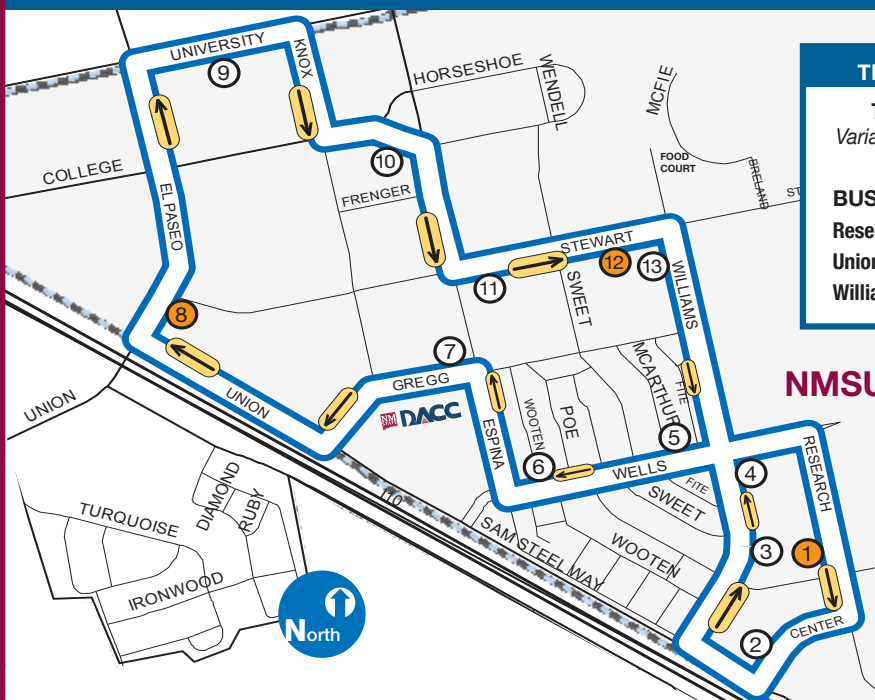

# AGGIE TRANSIT ROUTE 1 & 2

### TIME POINTS: ROUTE 1 - GREEN

Times are minutes after each hour.  
*Varias veces equivale a minutos después de cada hora.*

BUS STOP	TIMES
Pan Am (1)	:00 :10 :20 :30 :40 :50
Stewart/Williams (4)	:05 :15 :25 :35 :45 :55
Gerald Thomas (6)	:10 :20 :30 :40 :50 :00
Stewart/Williams (9)	:15 :25 :35 :45 :55 :05

### 2 BUSES NOW

serve the green route with pick-ups every 10 minutes. Monday - Friday, 7:00 am- 6:00 pm.

*Ahora 2 autobuses sirven en la Ruta Verde con paradas cada 10 minutos. Lunes a Viernes, 7:00 am- 6:00 pm.*

## ROUTE 2: BLUE

OPERATION HOURS: 7:00 am - 6:00 pm