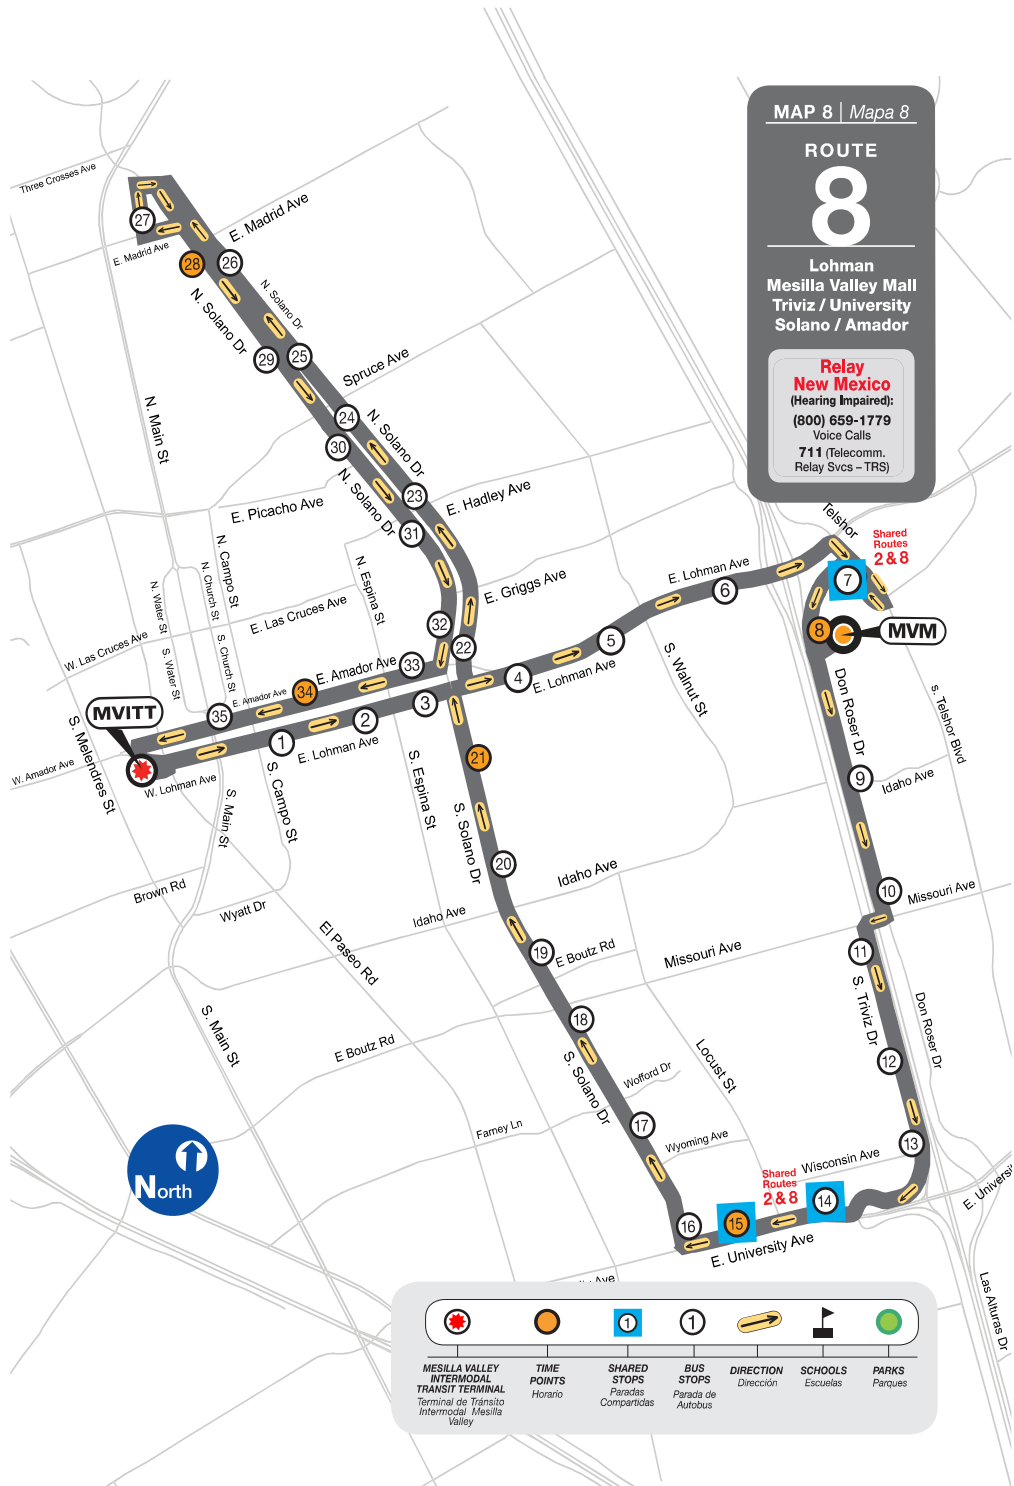

Time Point	Stop No.	Stop Location		
:00	21	Solano past Colorado		
	22	Solano & Lohman		
	23	Solano & Hadley (LC Aquatic Center)		
	24	Solano & Spruce (Health Center)		
	25	Solano & Juniper (Family Dollar)		
	26	Solano @ Oasis		
	27	Mesquite & Madrid		
	:10	28	Solano @ Oasis	
		29	Solano @ Washington Elementary	
		30	Solano & Pinon	
31		Solano & Court		
32		Solano & Bowman		
:20		33	Amador @ Ten Pin Alley	
		34	Amador @ Tornillo	
		:30	35	Amador @ Main St
			1	MVITT

ROUTE DESTINATIONS: Marian Shop, Head Start, Bright Star Dental, McDonald's, Mesilla Valley Mall, Omni Apartments, Pan Am Plaza, Church of Christ, Fiesta Foods, Las Montanas Charter School, LC Aquatic Center, Health Center, Family Dollar, Washington Elementary, Ten Pin Alley

SERVICE HOURS/Horas de Servicio: 6:30 am – 7:00 pm
SATURDAY/Sabado: 9:30 am – 6:00 pm
SUNDAY/Domingo: NO SERVICE/No Hay Servicio

MAP NOT TO SCALE. Effective March 2018.
El Mapa No Esta Hecho A Escala. A partir de Marzo del 2018.

MAP 8 | Mapa 8

ROUTE 8

Lohman
Mesilla Valley Mall
Triviz / University
Solano / Amador

Relay New Mexico
(Hearing Impaired):
(800) 659-1779
Voice Calls
711 (Telecomm.
Relay Svcs – TRS)

MESILLA VALLEY INTERMODAL TRANSIT TERMINAL Terminal de Transito Intermodal, Mesilla Valley	TIME POINTS Horario	SHARED STOPS Paradas Compartidas	BUS STOPS Parada de Autobus	DIRECTION Direccion	SCHOOLS Escuelas	PARKS Parques