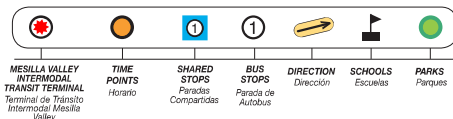

Time Point	Stop No.	Stop Location
:00 :30	1	MVITT
	2	Alameda across from Workforce Solutions
	3	Alameda @ St. Andrew's Church
	4	Picacho & Raymond
	5	Picacho & Mesilla
	6	Picacho & Valley
	7	Picacho @ ABC Paint
	8	Picacho & 17th St.
:10 :40	9	Picacho @ Peddler's Pavilion
	9	Motel & Picacho Plaza

Time Point	Stop No.	Stop Location
:20 :50	10	Motel @ Government Complex
	11	Hadley & Motel
	12	Copper Loop @ Tresco
	13	17th St. & Hadley
	14	Picacho & 17th St.
	15	Picacho @ Diersen Charities
	16	Picacho & 5th St
	17	Picacho @ Lions Park
:30 :00	18	Melendres & May
	18	MVITT

ROUTE DESTINATIONS: Workforce Solutions, St. Andrew's Church, ABC Paint, Peddler's Pavilion, Government Complex, Tresco, Diersen Charities, Lions Park

SERVICE HOURS/Horas de Servicio: 6:30 am – 7:00 pm
SATURDAY/Sabado: 9:30 am – 6:00 pm
SUNDAY/Domingo: NO SERVICE/No Hay Servicio

Routing subject to change due to construction and special events.
Las rutas son sujetas a cambios debido a eventos especiales o proyectos de construcción.
MAP NOT TO SCALE. Effective March 2018.
El Mapa No Esta Hecho A Escala. A partir de Marzo del 2018.